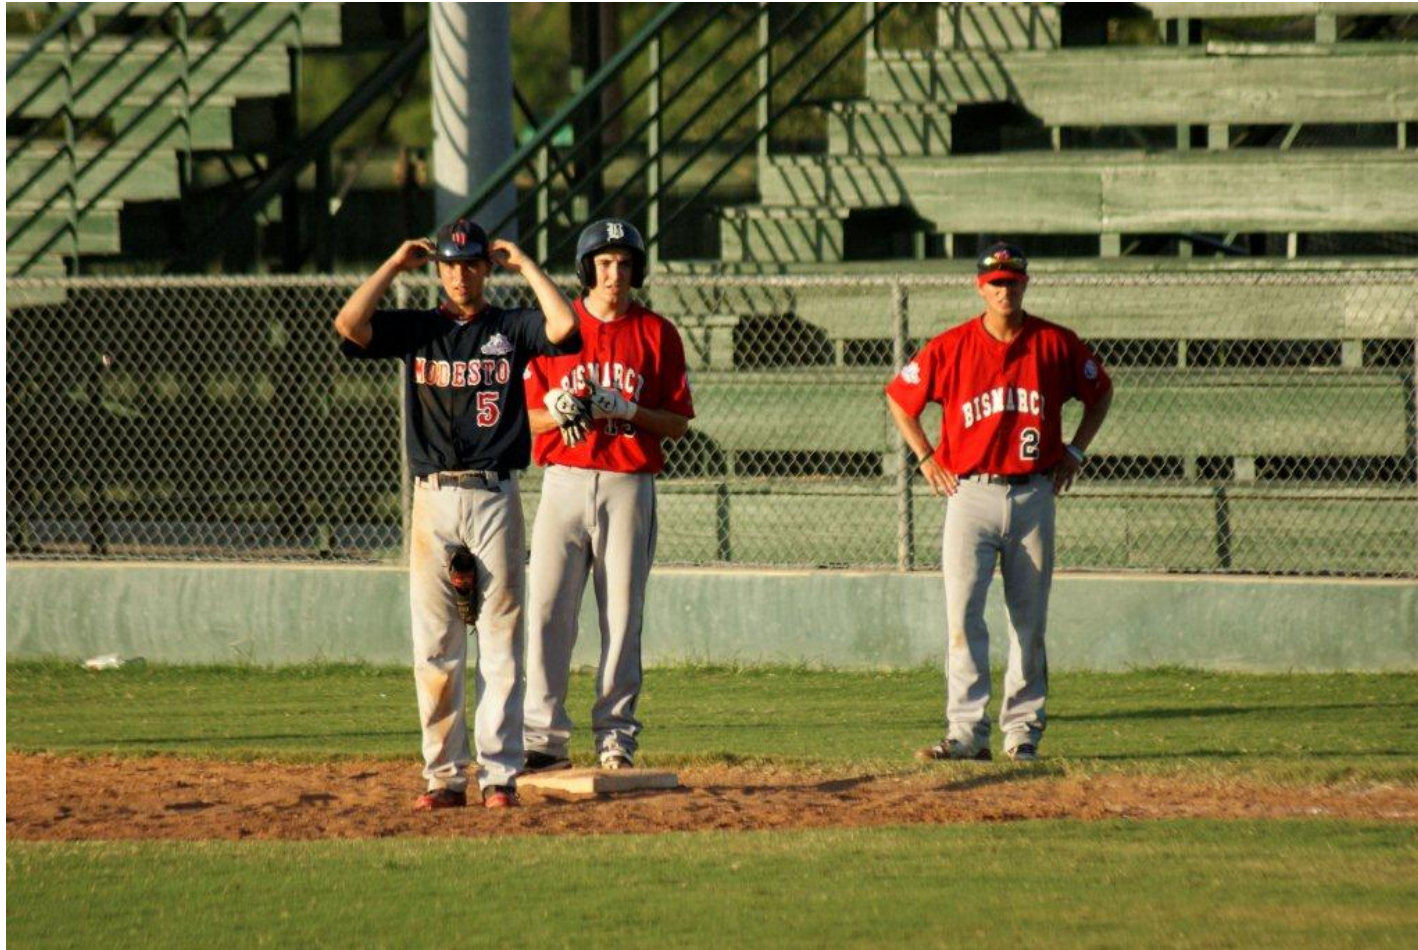

Babe Ruth World Series - Weimer, TX

Bismarck Reps

Photos courtesy of Rhonda Olson

Babe Ruth World Series - Weimer, TX

Bismarck Reps

Photos courtesy of Rhonda Olson

Babe Ruth World Series - Weimer, TX

Bismarck Reps

Photos courtesy of Rhonda Olson

Babe Ruth World Series - Weimer, TX

Bismarck Reps

Photos courtesy of Rhonda Olson

Babe Ruth World Series - Weimer, TX

Bismarck Reps

Photos courtesy of Rhonda Olson

Babe Ruth World Series - Weimer, TX

Bismarck Reps

Photos courtesy of Rhonda Olson

Babe Ruth World Series - Weimer, TX

Bismarck Reps

Photos courtesy of Rhonda Olson